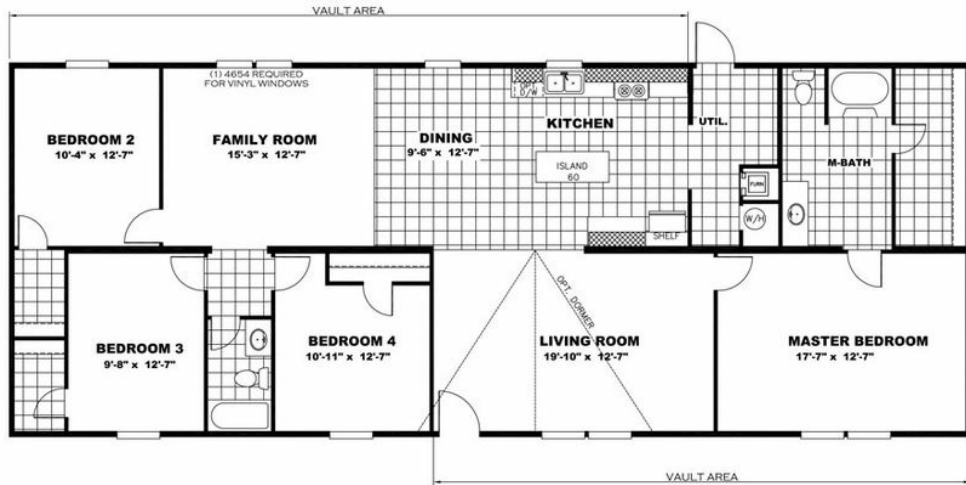

**PRIDE** Model number: 36TRU28684RH19**4 beds • 2 baths • 1904 sq.ft. • 28' width • 68' depth**

Our home building facilities invest in continuous product and process improvements. Plans, dimensions, features, materials, specifications and availability are subject to change without notice or obligation. Renderings and floor plans are representative likenesses of our homes and may differ from the actual homes. We invite you to tour a Home Center near you and inspect the highest value in quality housing available or call (828) 464-2662 to speak with a Home Consultant. Copyright 2017, CMH. All rights reserved.

PRIDE Model number: 36TRU28684RH19

4 beds • 2 baths • 1904 sq.ft. • 28' width • 68' depth

Our home building facilities invest in continuous product and process improvements. Plans, dimensions, features, materials, specifications and availability are subject to change without notice or obligation. Renderings and floor plans are representative likenesses of our homes and may differ from the actual homes. We invite you to tour a Home Center near you and inspect the highest value in quality housing available or call (828) 464-2662 to speak with a Home Consultant. Copyright 2017, CMH. All rights reserved.