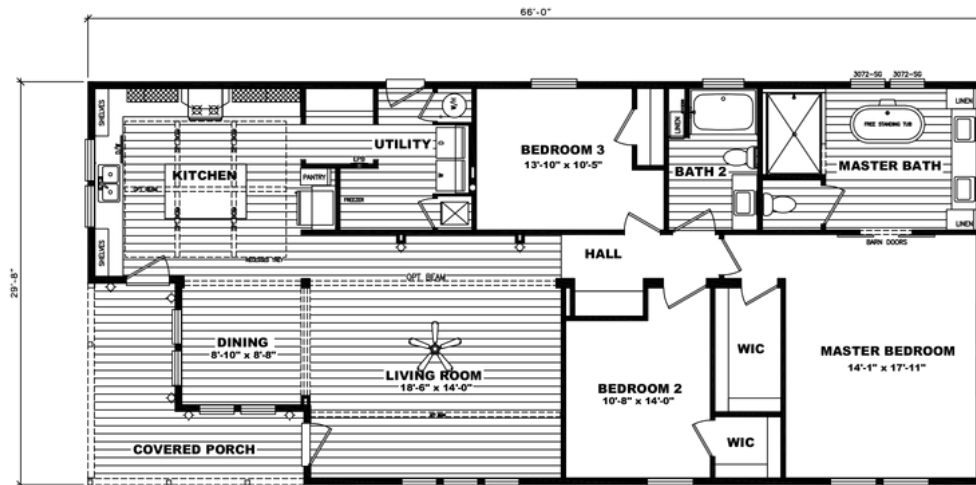

SOUTHERN BELLE Model number: 58CAR32663AM20

3 beds • 2 baths • 2112 sq.ft. • 32' width • 66' depth

Our home building facilities invest in continuous product and process improvements. Plans, dimensions, features, materials, specifications and availability are subject to change without notice or obligation. Renderings and floor plans are representative likenesses of our homes and may differ from the actual homes. We invite you to tour a Home Center near you and inspect the highest value in quality housing available or call (828) 464-2662 to speak with a Home Consultant. Copyright 2017, CMH. All rights reserved.

<https://www.oakwoodhomesnewton.com>

OAKWOOD HOMES- NEWTON

1265 US HWY 70 SW
NEWTON, NC 28658

Monday - Thursday: 9am - 6pm
Friday: 9am - 6pm
Saturday: 9am - 5pm
Sunday: Closed

(828) 464-2662